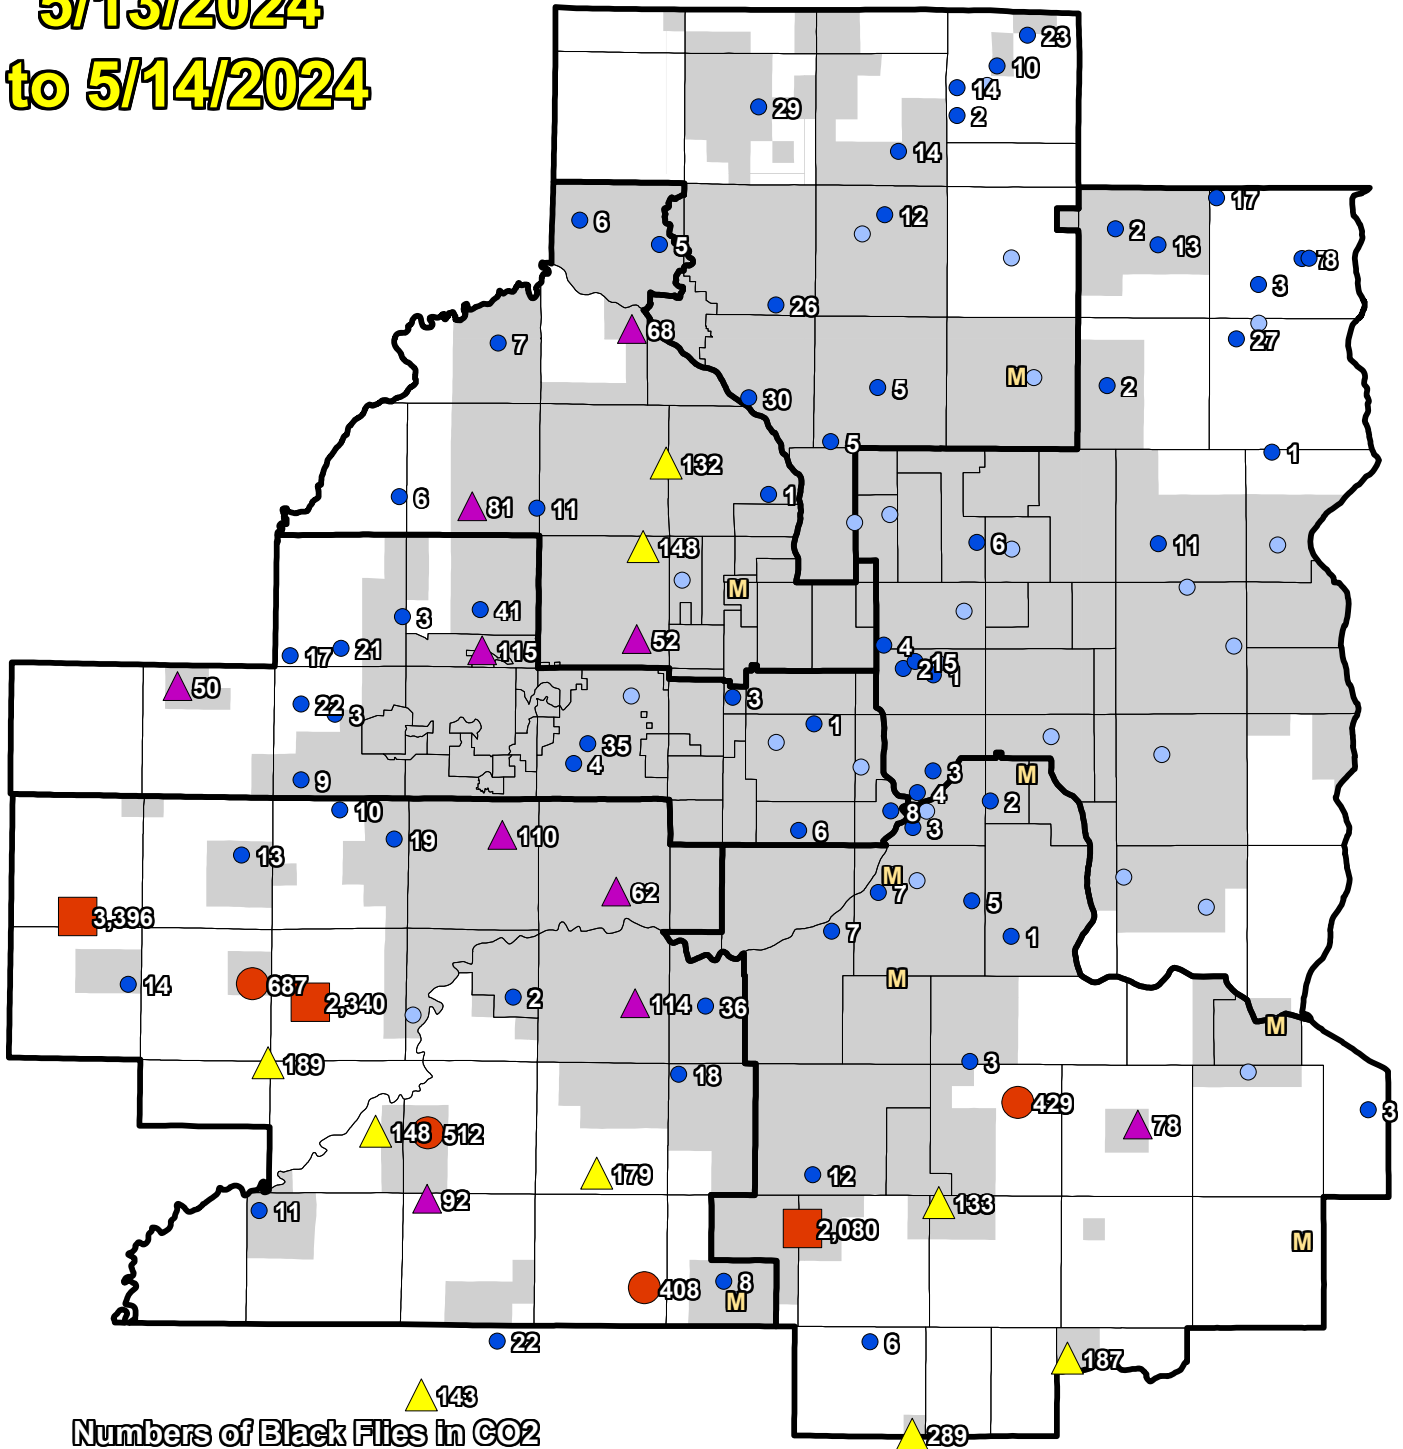

# CO2 Trap Black Fly 5/13/2024 to 5/14/2024

Numbers of Black Flies in CO2

- 1000+ (4)
- 300-999 (4)
- ▲ 130-299 (9)
- ▲ 50-129 (10)
- 1-49 (67)
- 0 (33)

■ Priority 1 Boundary

M Missing