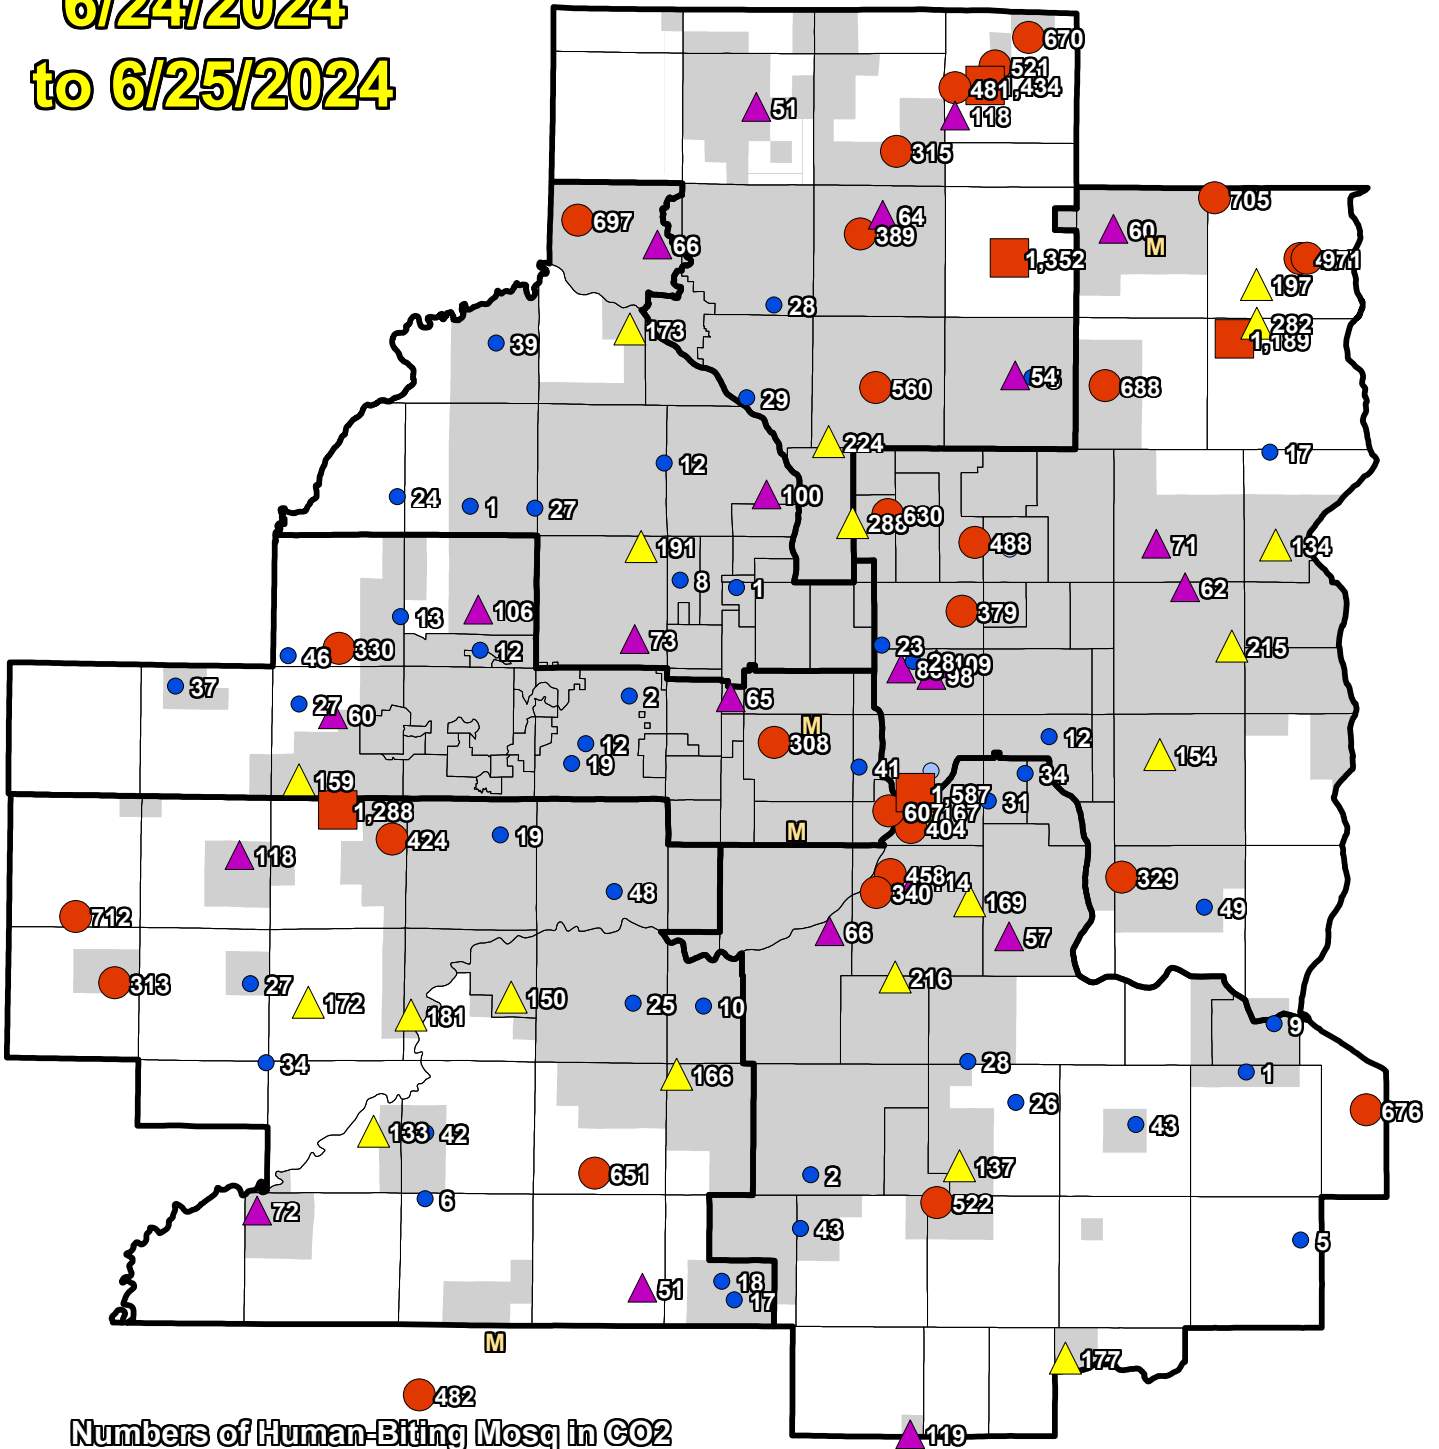

CO2 Trap Human Biting 6/24/2024 to 6/25/2024

Numbers of Human-Biting Mosq in CO2

- 1000+ (5)
- 300-999 (28)
- ▲ 130-299 (21)
- ▲ 50-129 (23)
- 1-49 (44)
- 0 (6)

■ Priority 1 Boundary

■ M Missing