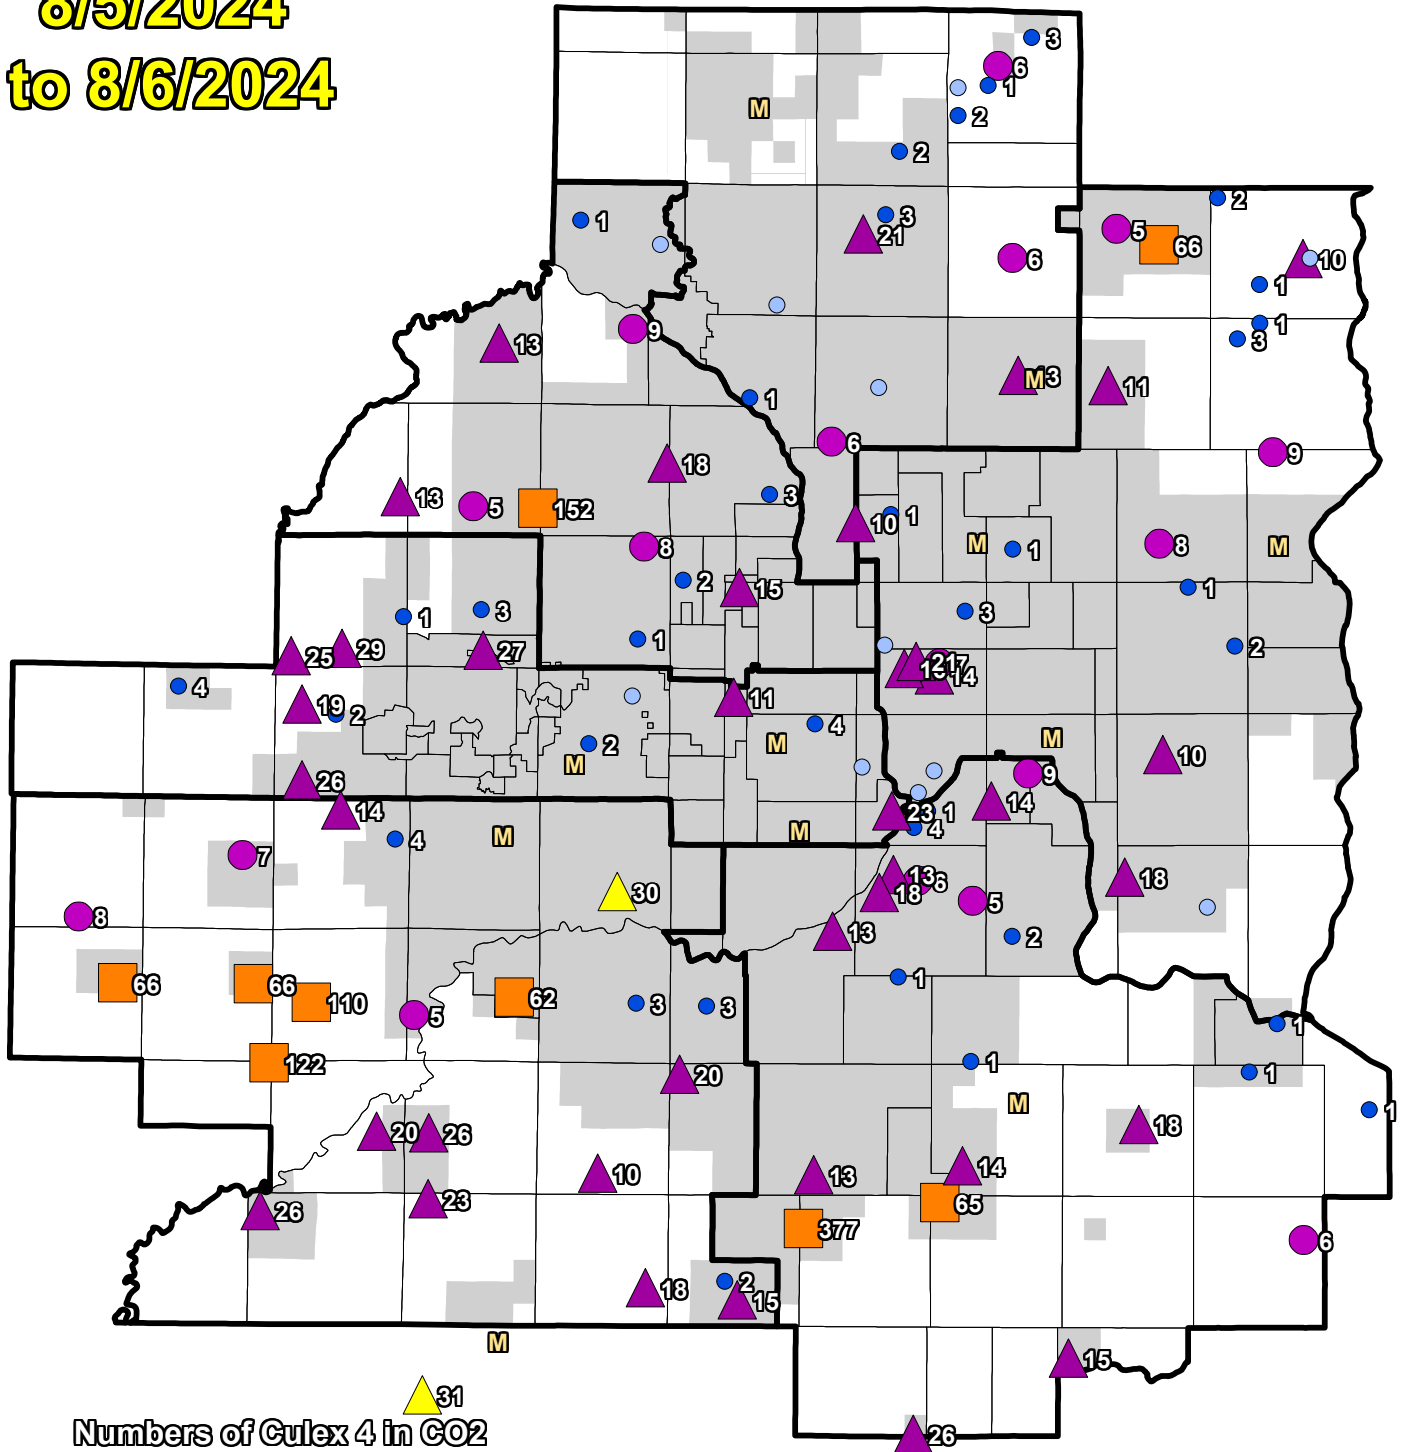

# CO2 Trap Culex 4 8/5/2024 to 8/6/2024

Numbers of Culex 4 in CO2

- 50+ (9)
- ▲ 30-49 (3)
- ▲ 10-29 (39)
- 5-9 (17)
- 1-4 (37)
- 0 (22)

Priority 1 Boundary

M Missing