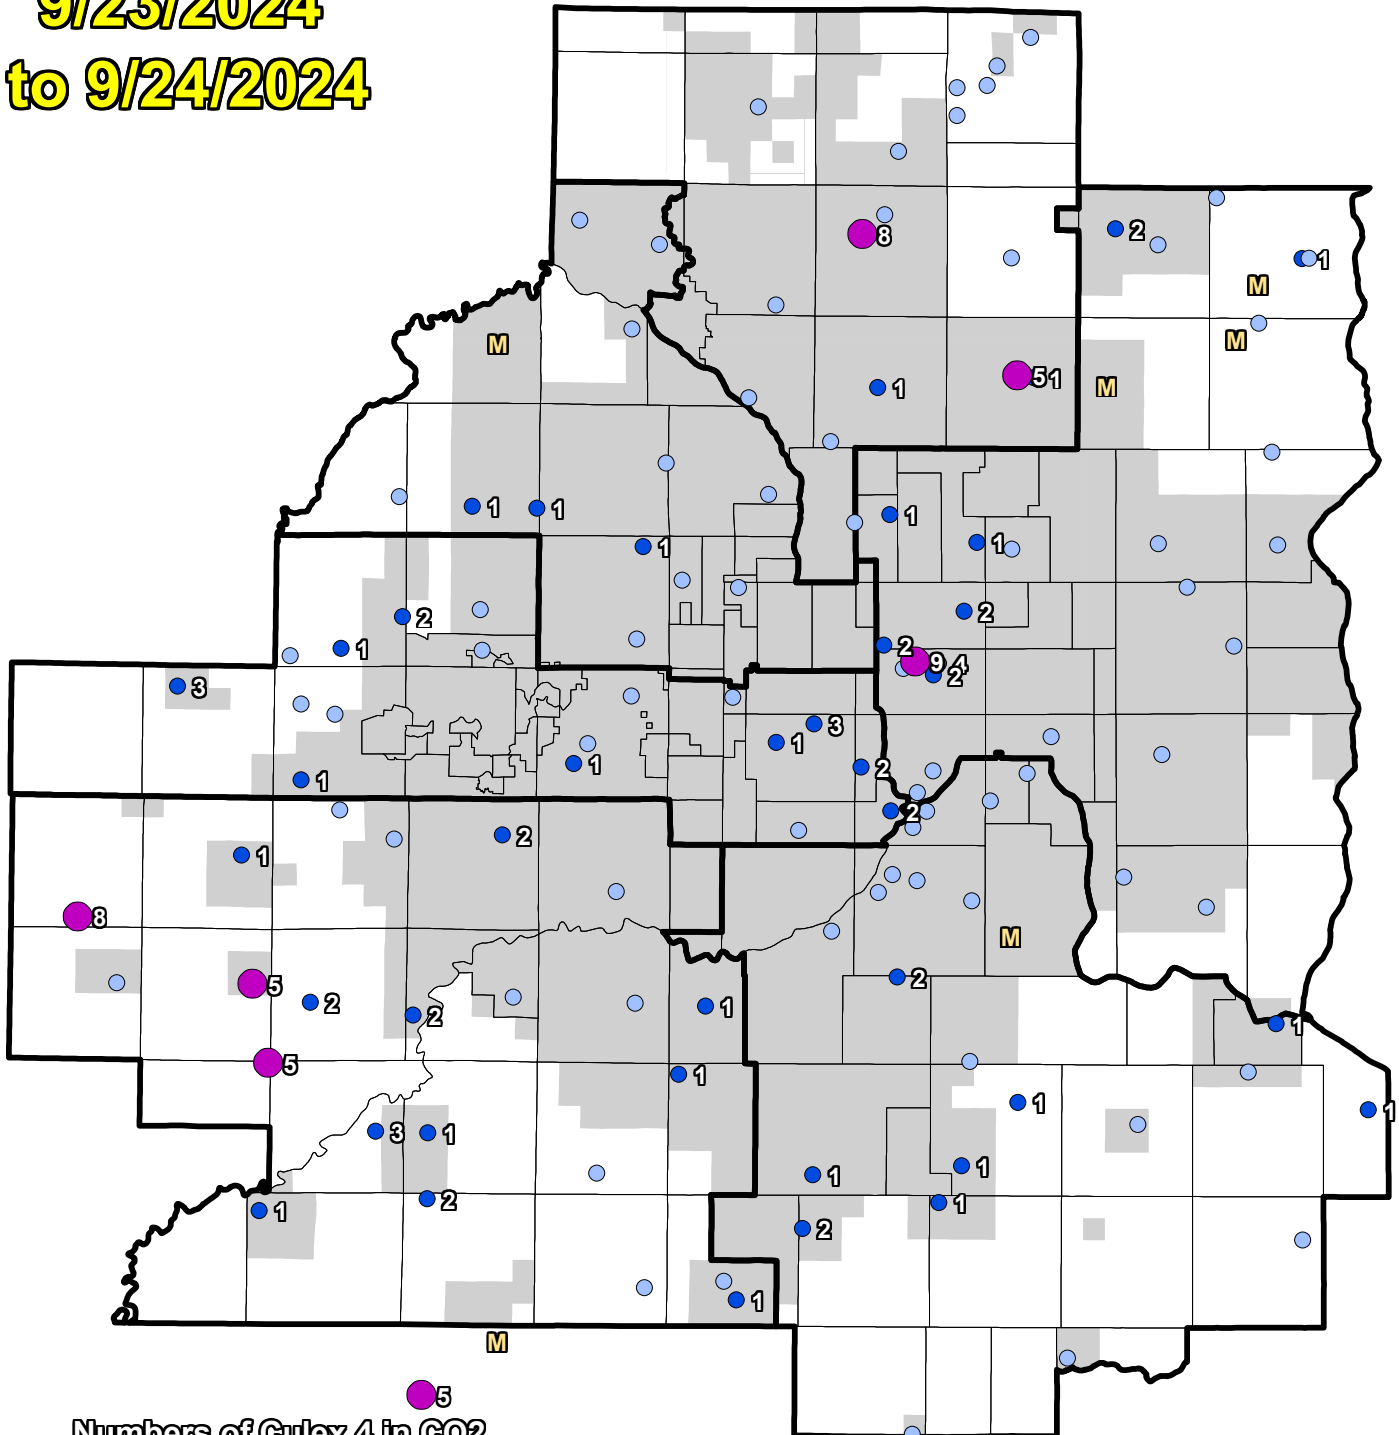

CO2 Trap Culex 4 9/23/2024 to 9/24/2024

Numbers of Culex 4 in CO2

- 50+ (0)
- ▲ 30-49 (0)
- ▲ 10-29 (0)
- 5-9 (3)
- 1-4 (41)
- 0 (73)

Priority 1 Boundary

M Missing